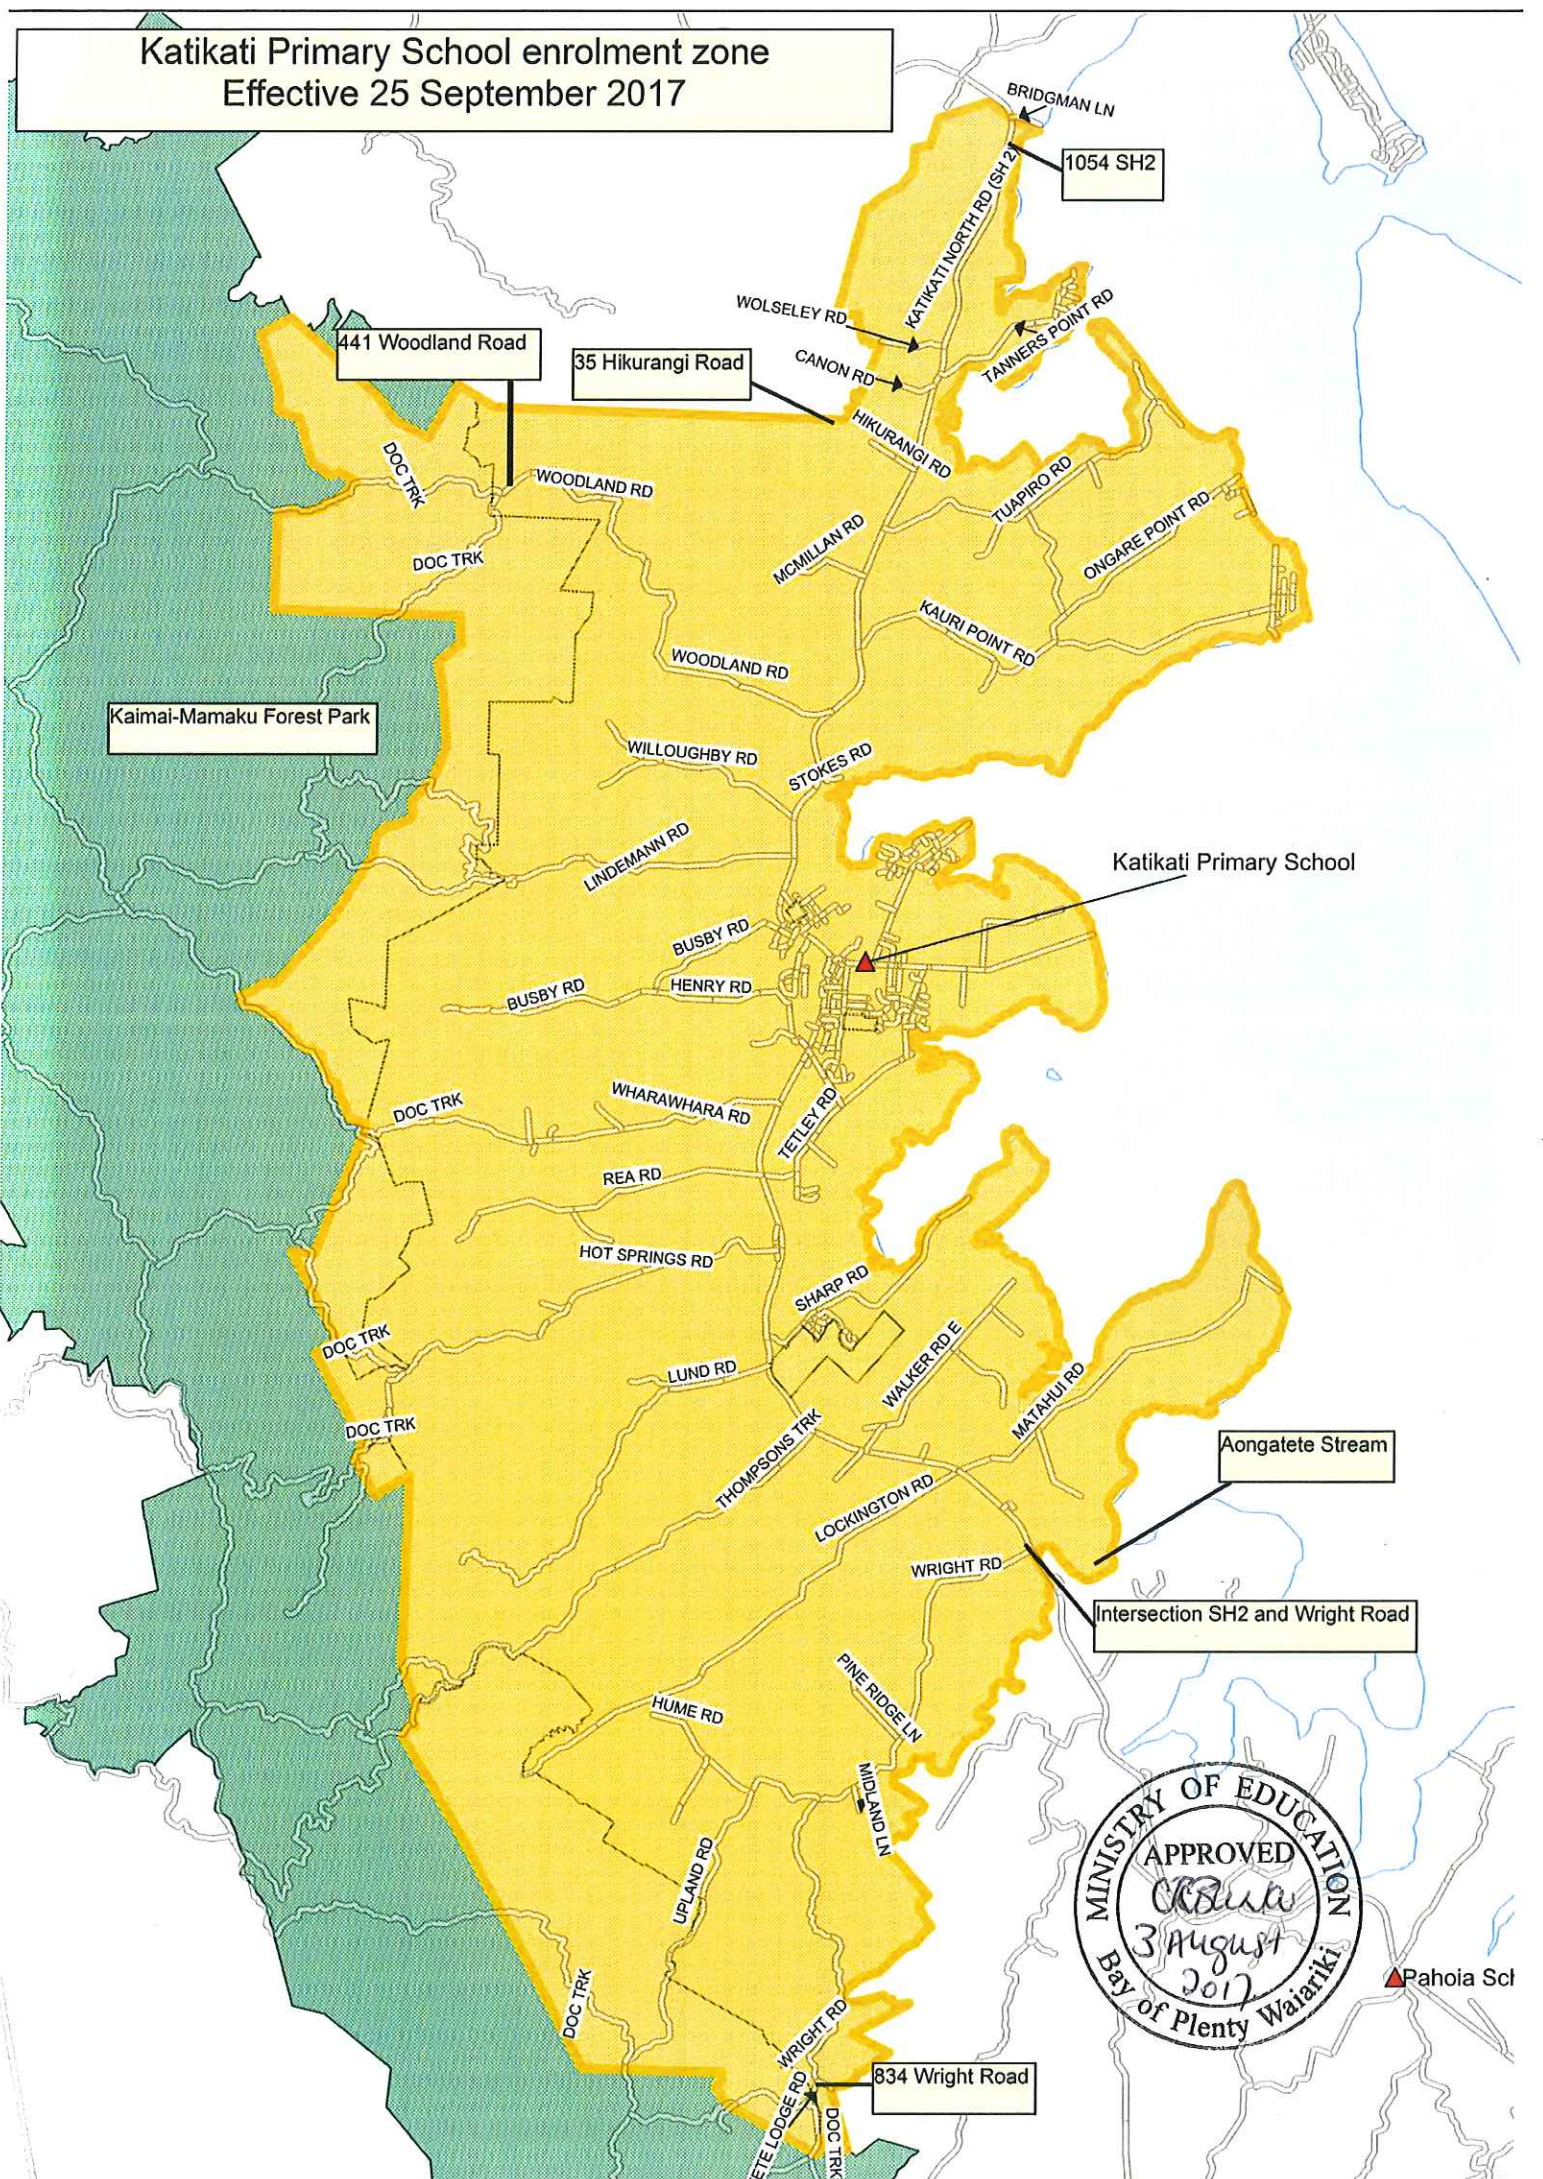

**Katikati Primary School enrolment zone**  
Effective 25 September 2017

441 Woodland Road

35 Hukurangi Road

1054 SH2

Kaimai-Mamaku Forest Park

Katikati Primary School

Aongatete Stream

Intersection SH2 and Wright Road